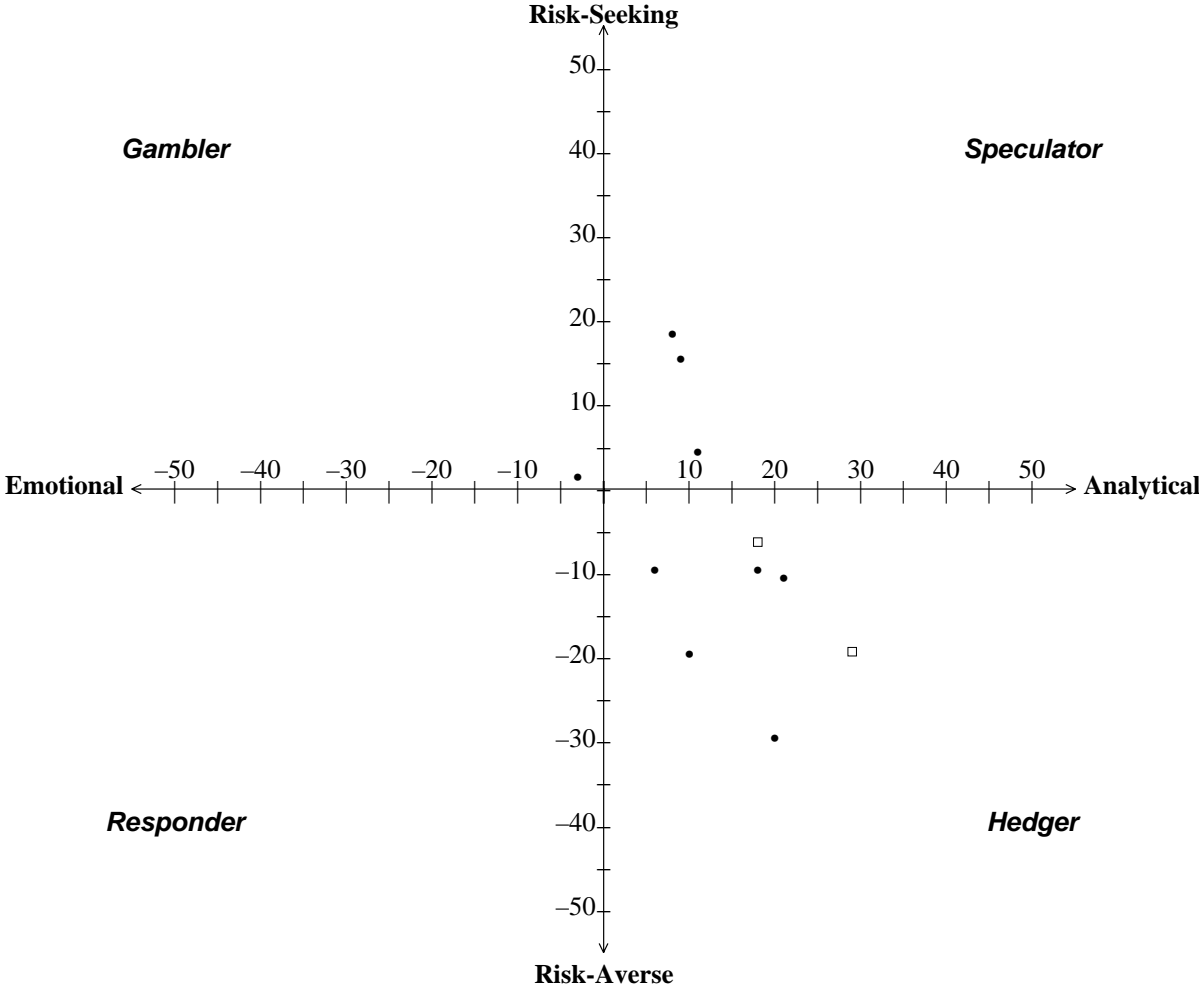

AGSM Strategic Game Theory for Managers

DRIVE Questionnaire Results — 2000

Legend

• = participant
□ = programme director

Your name: _____

Your score: _____ , _____

Your group: _____