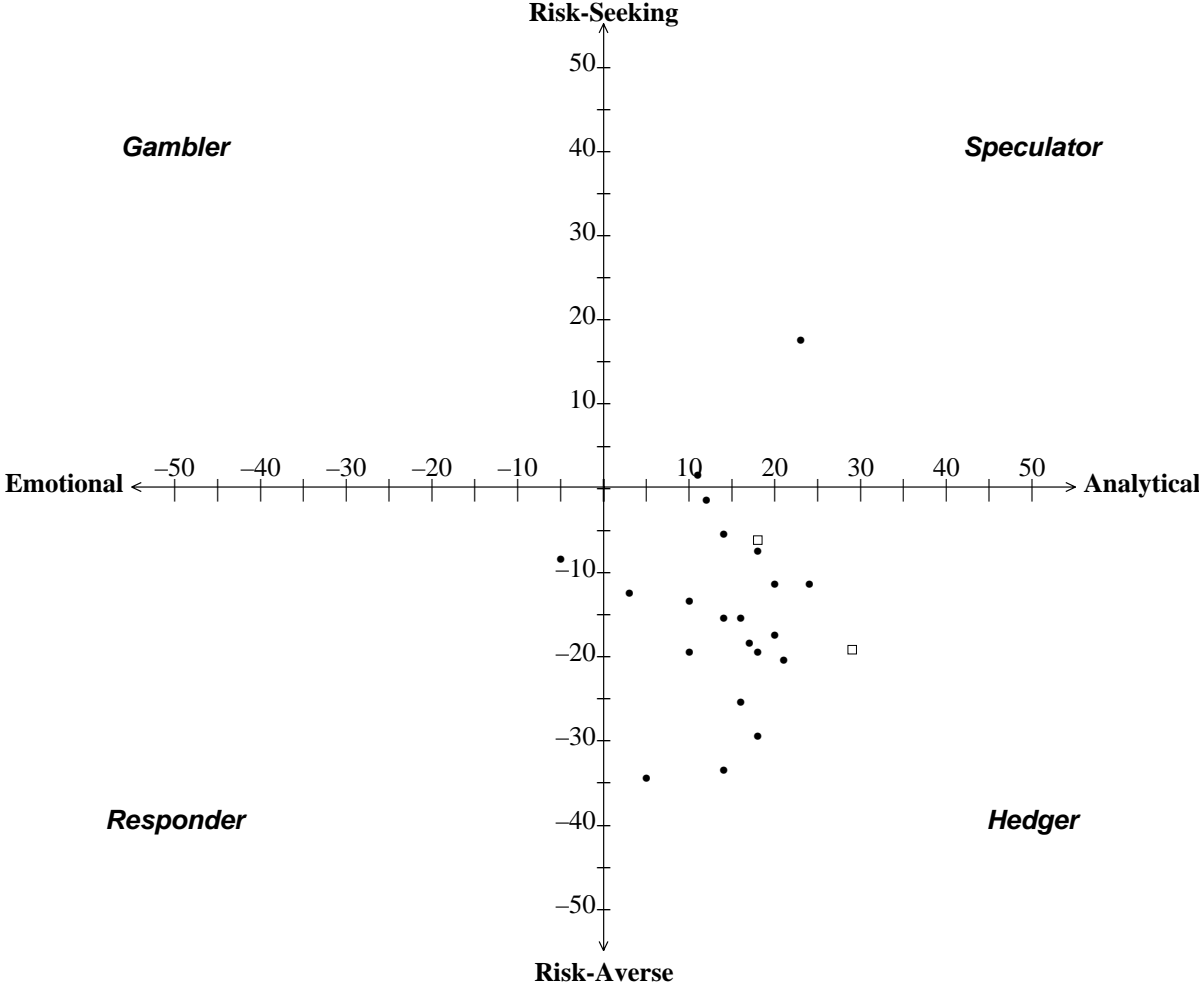

AGSM Strategic Game Theory for Managers

DRIVE Questionnaire Results — 2001

Legend

• = participant
 □ = programme director

Your name: _____

Your score: _____ , _____

Your group: _____

AGSM Strategic Game Theory for Managers