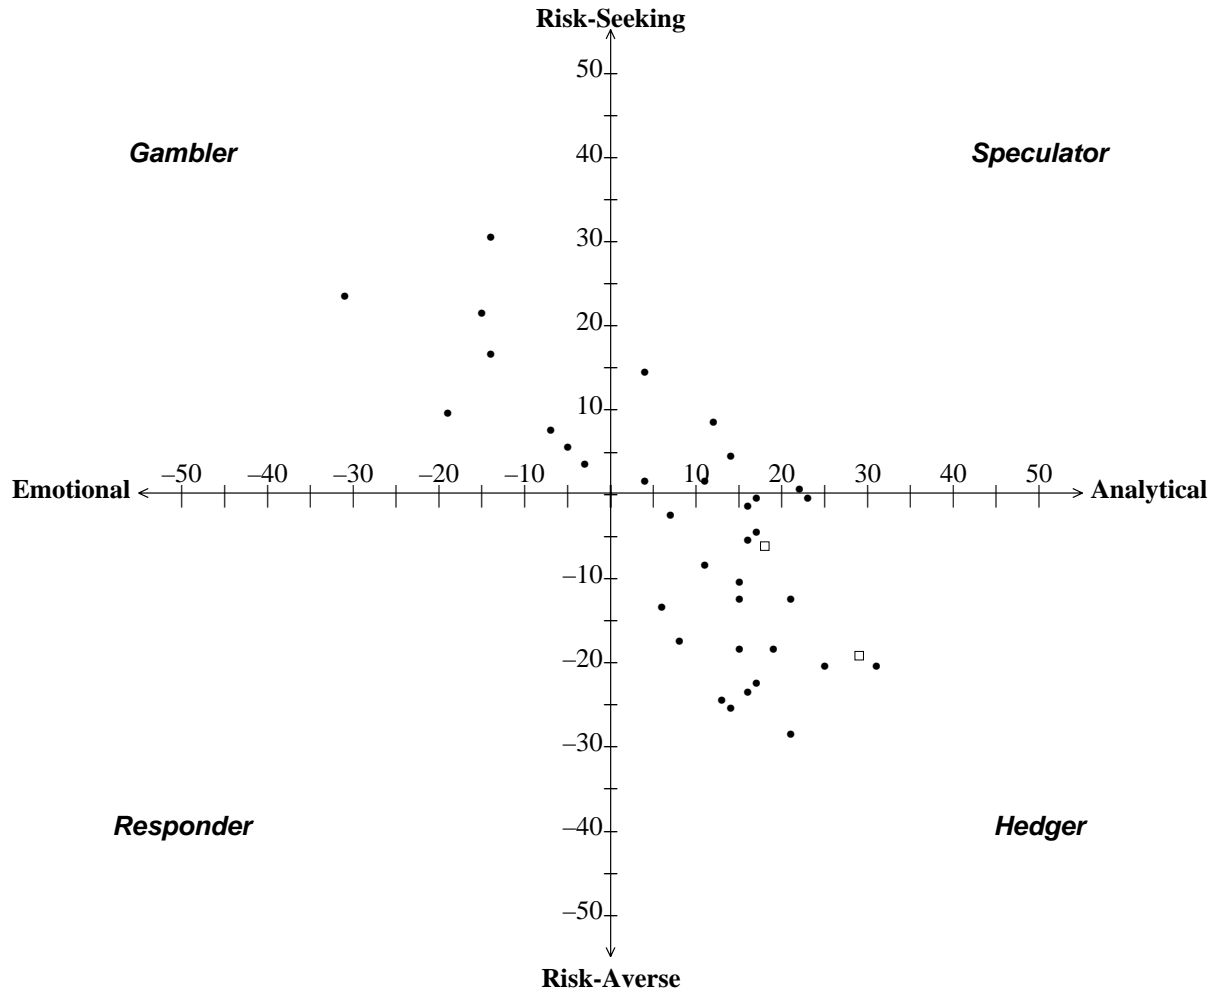

DRIVE Questionnaire Results — 2000

Legend

• = participant
 □ = programme director

Your name: _____

Your score: _____ , _____

Your group: _____

AGSM Strategic and Economic Thinking DRIVE Questionnaire Results — 2000

Legend

• = participant
□ = programme director

Your name: _____

Your score: _____ , _____

Your group: _____